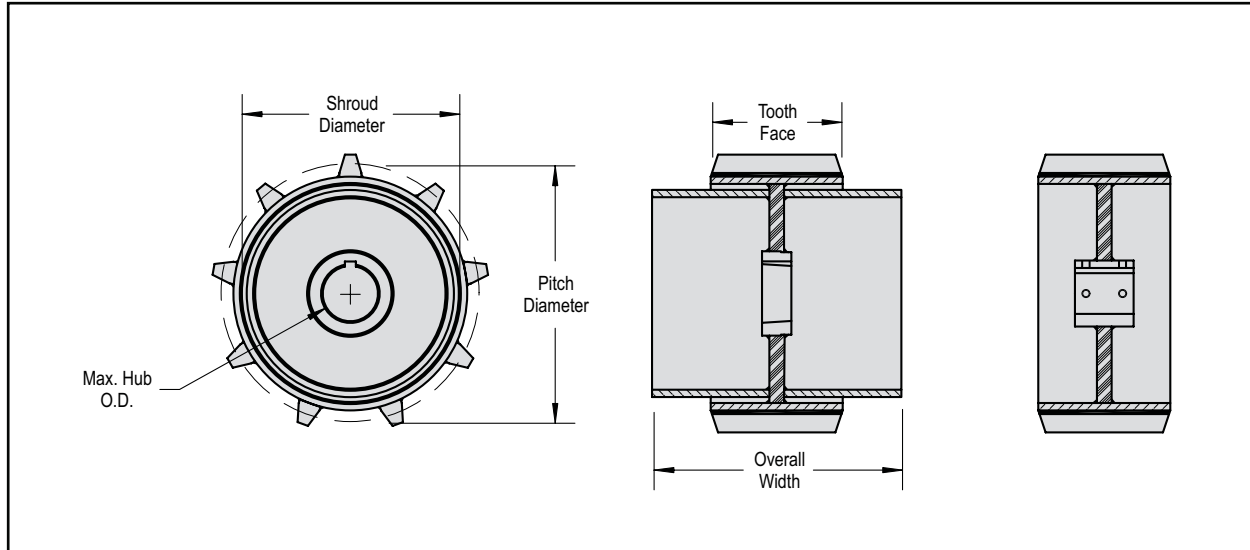

DRAG CHAIN SPROCKET ORDERING GUIDE

Quantity	Chain Number	# of Teeth	Material	P.D.	O.D.	Profile	Standard	Split to Bolt

Hub Type	Bore Size	Hub O.D.	L.T.B.	Keyed or Bushed	Comments